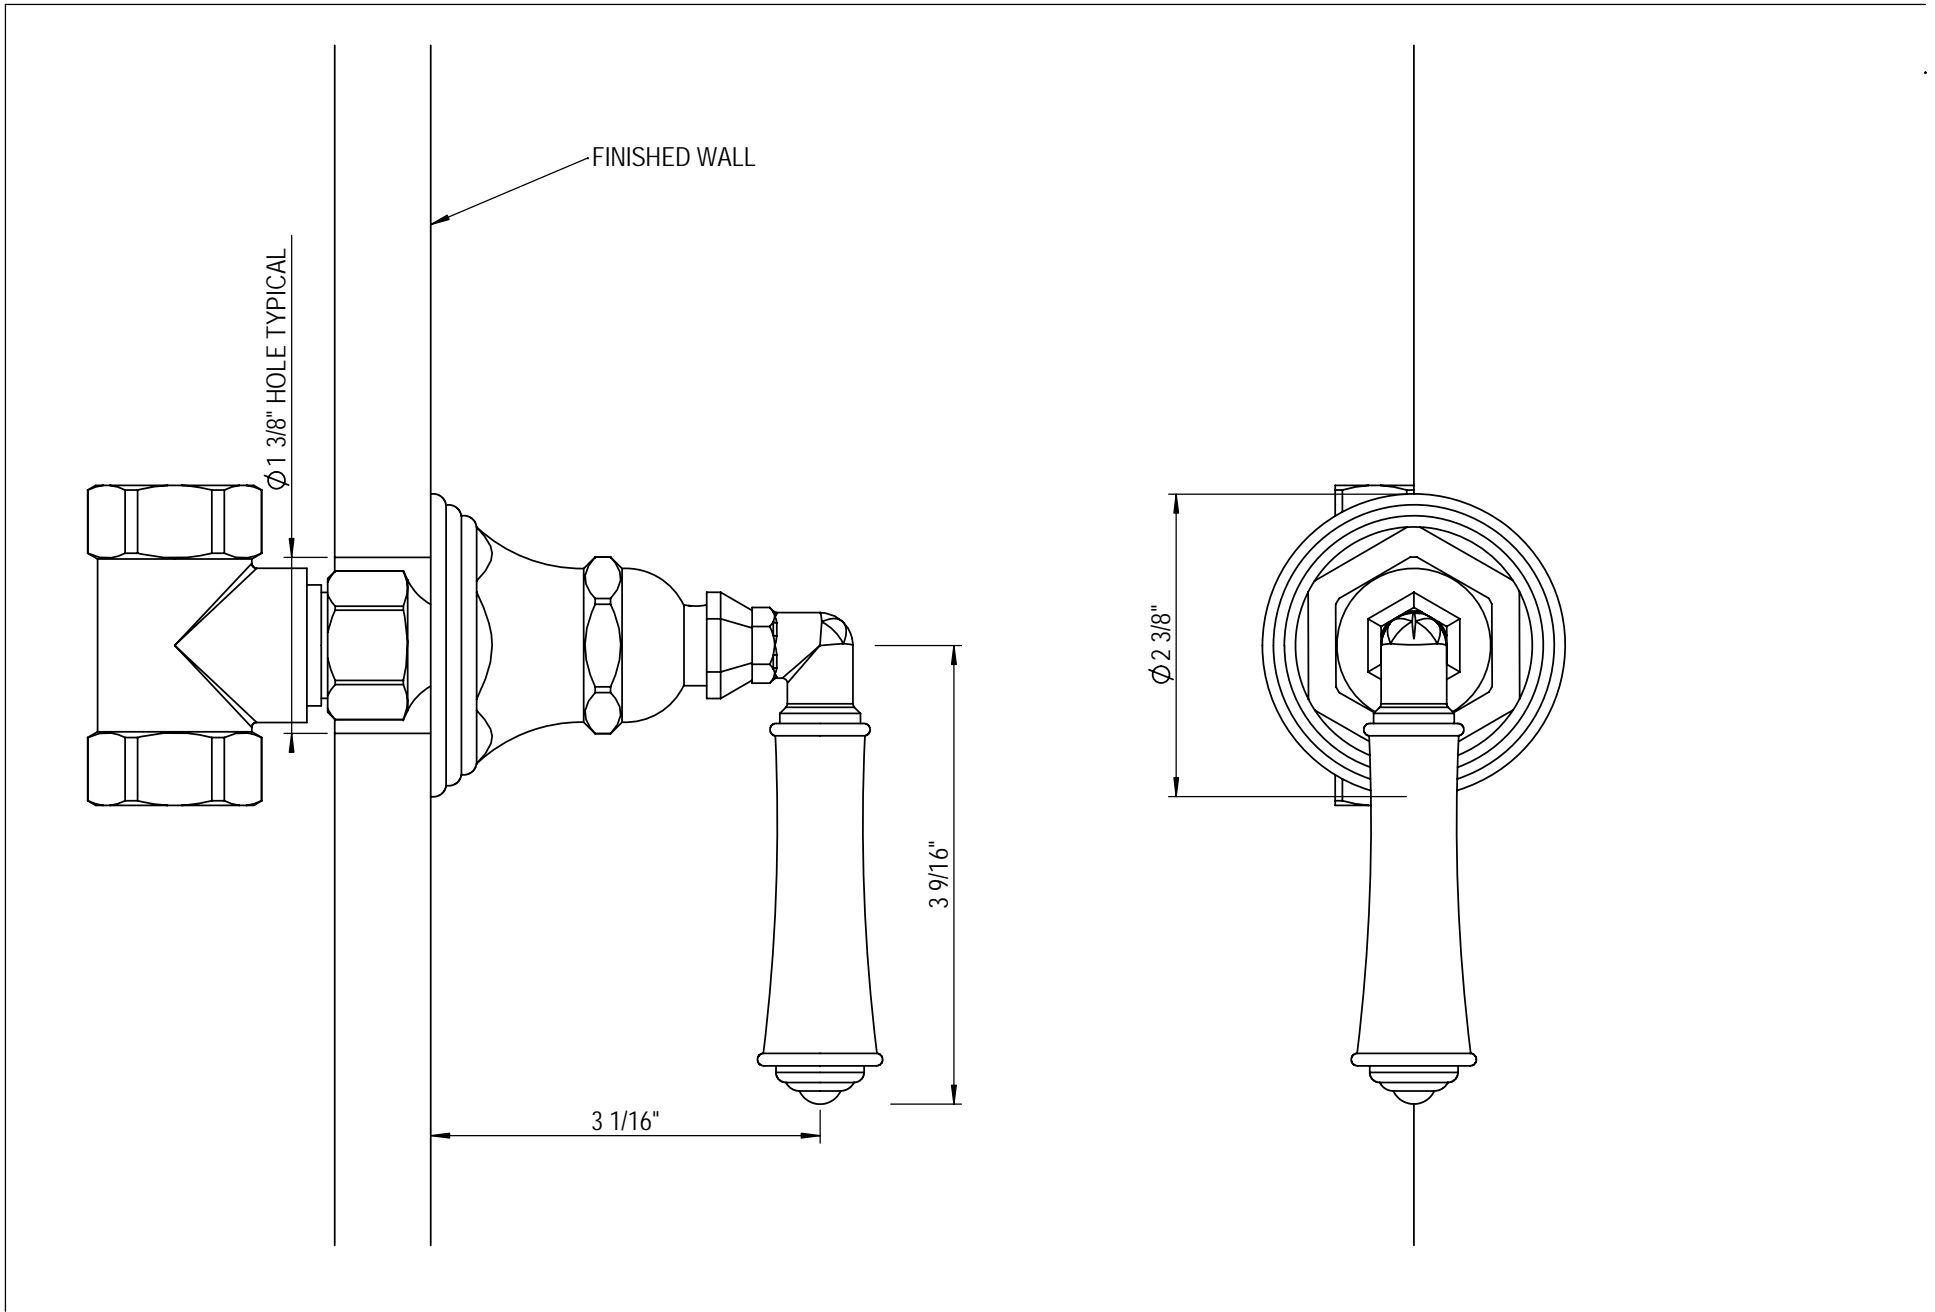

3/4" Shut-Off Volume Control Valve 4ERBRVL

TEL: 905-851-6781
FAX: 905-851-8031
TOLL FREE: 800-461-5901

the RUBINET FAUCET COMPANY

www.rubinet.com

1/2" Shut-Off Volume Control Valve 4KRBRVL

TEL: 905-851-6781
FAX: 905-851-8031
TOLL FREE: 800-461-5901