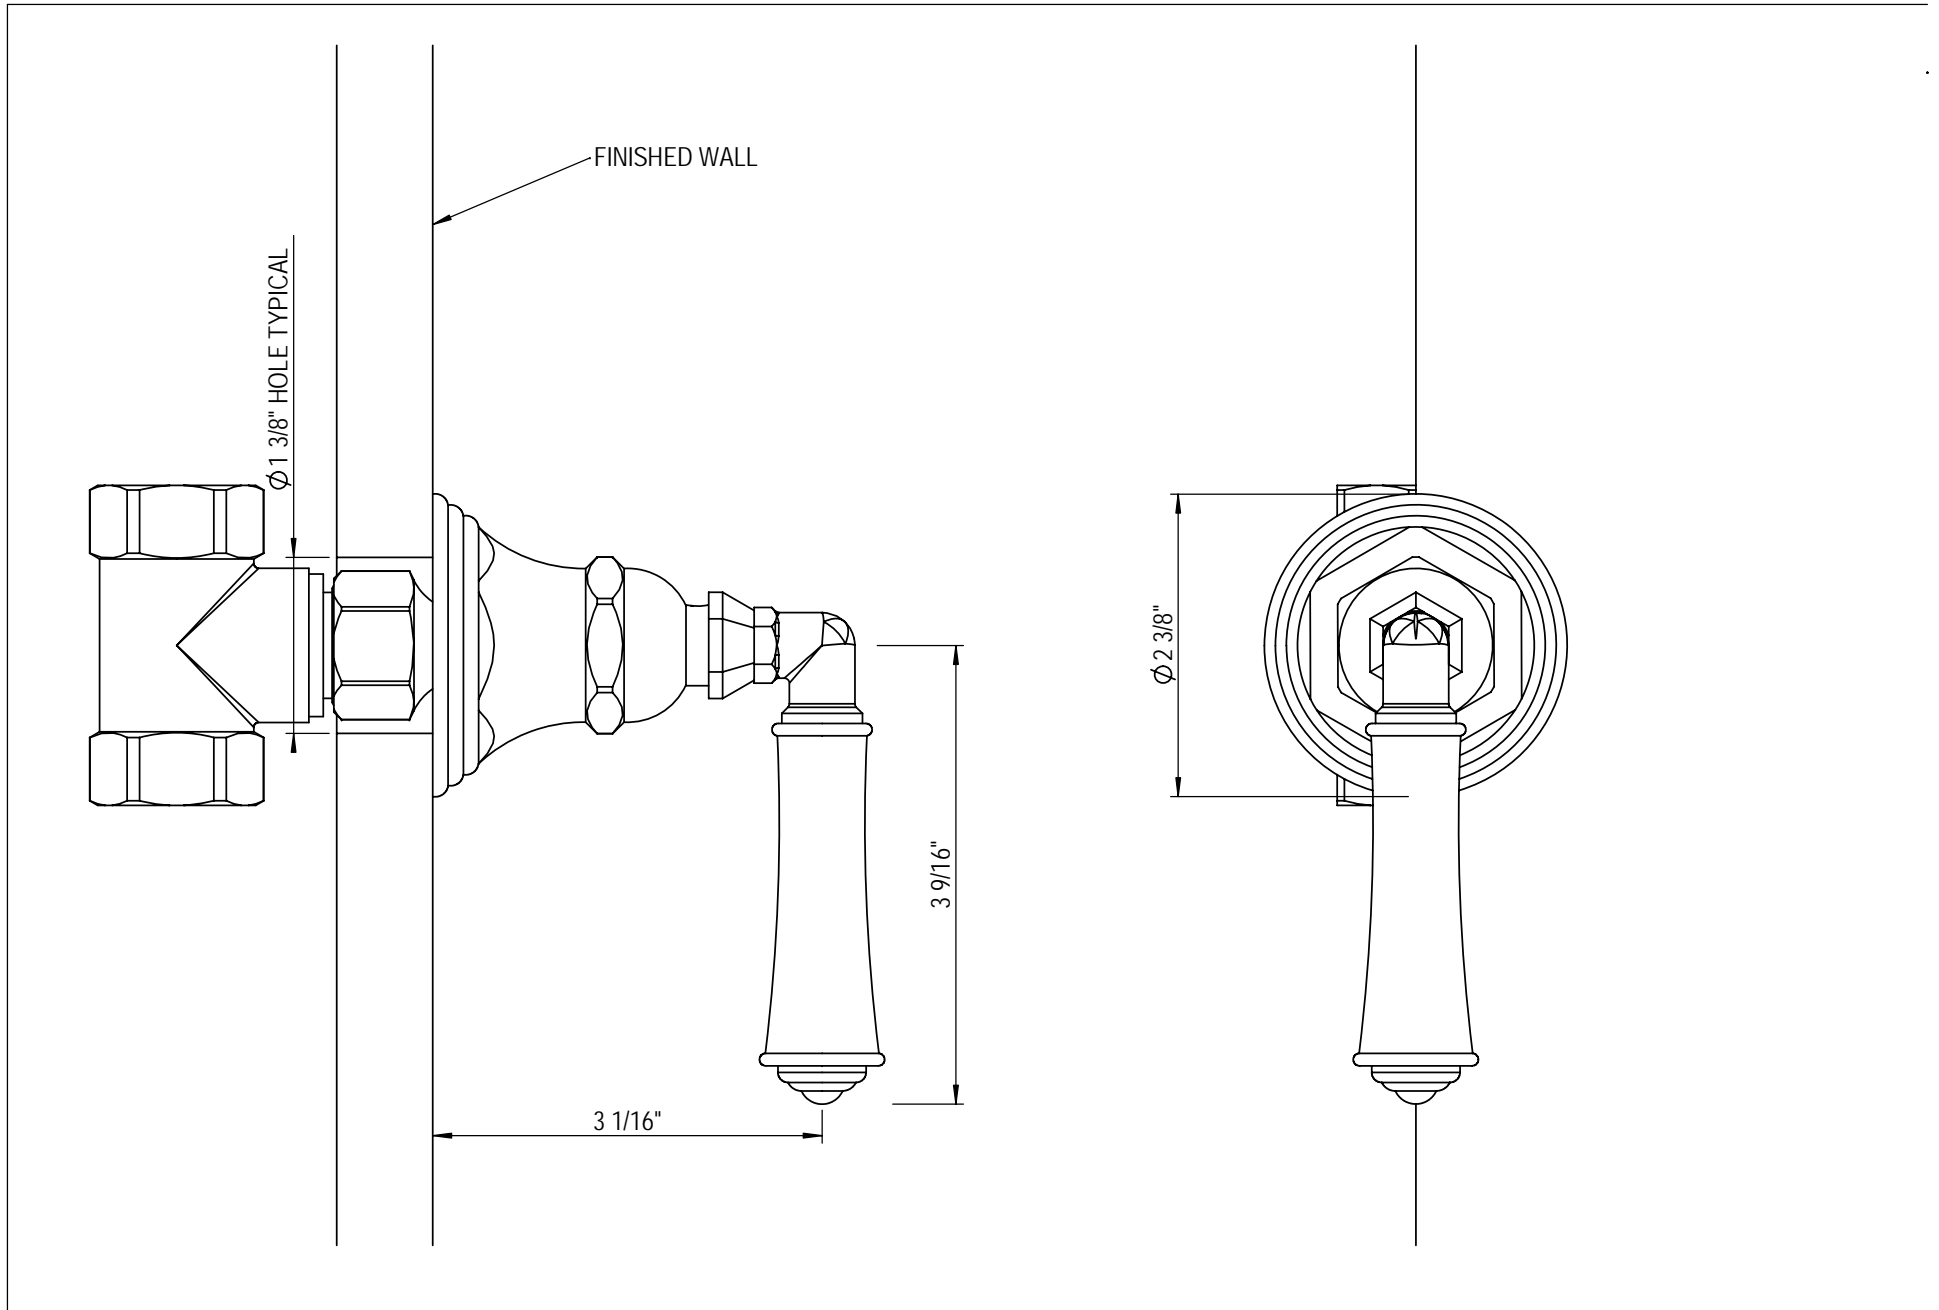

3/4" Shut-Off Volume Control Valve 4ERBRVL

TEL: 905-851-6781
FAX: 905-851-8031
TOLL FREE: 800-461-5901

the RUBINET FAUCET COMPANY

www.rubinet.com

1/2" Shut-Off Volume Control Valve 4KRBRVL

TEL: 905-851-6781
FAX: 905-851-8031
TOLL FREE: 800-461-5901